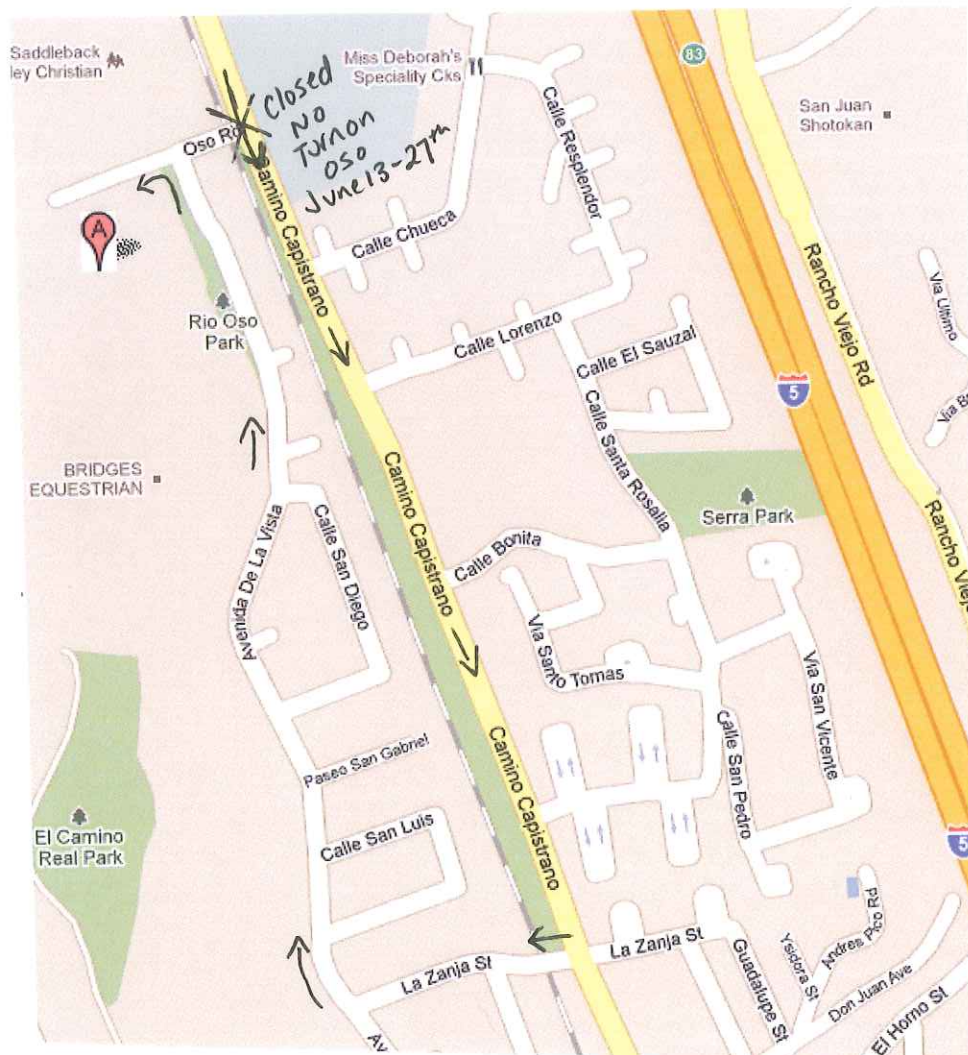

The **SheaCenter**
for Therapeutic Riding

Oso Road Closure-Affecting everyone coming to The Shea Center

June 13th-June 27th

Oso road will be closed at Camino Capistrano intersection.
Please use alternate route below and allow yourself at least 10 more
minutes to arrive.

Alternate Route:

Take Camino Capistrano into town of SJC (south). Turn Right on La
Zanja, follow thru neighborhood to Avenida de la Vista and turn Right.
This will take you to Oso road where you will make a left.